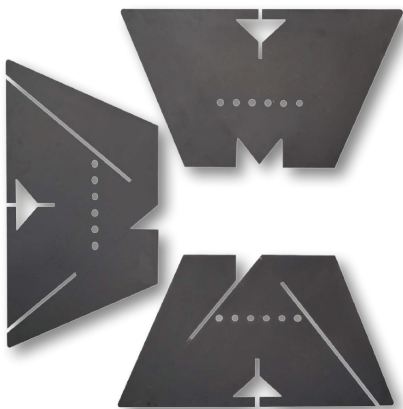

## 3 PIECE COLLAPSIBLE DESIGN

- High quality steel construction
- Folds flat - less than 1 inch
- 30-second assembly
- Easy to transport & store